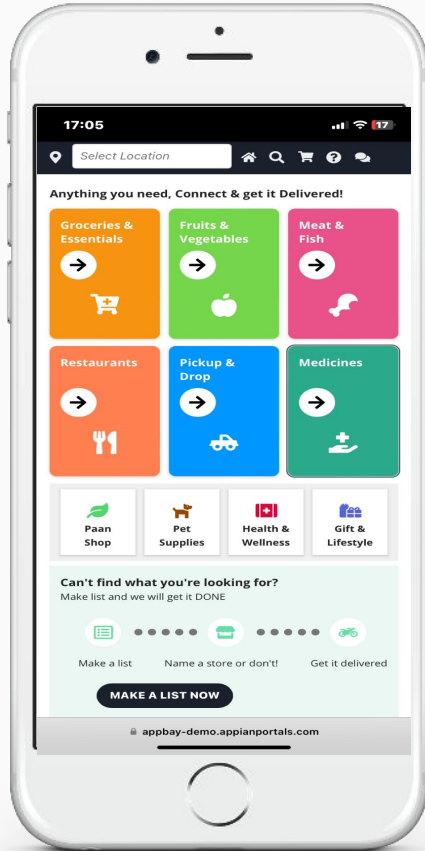

# Appbay - Delivery Management

End to end delivery management using power of Appian portals

# Home Page

Quick icons helping user to choose among different categories.

User can choose from any category to get anything delivered from Point A to B Or Can curate a list of what he wants to move from Point A to B. One such example will be shown in upcoming Slide

GPS Facilitated

Configurable as per demand

Multifacet App

Low-code power

The app can be downloaded as .APK file and further the same file can be easily converted to .ipa file for IOS users.

# Pick Up & Drop Feature

Major features that allows smooth delivery of a package.

User can easily fill Pickup and drop location and select out of many package category. Further The Price is determined by business logics that take into account multiple factors such as Distance, Package size, No. of Items in package etc.