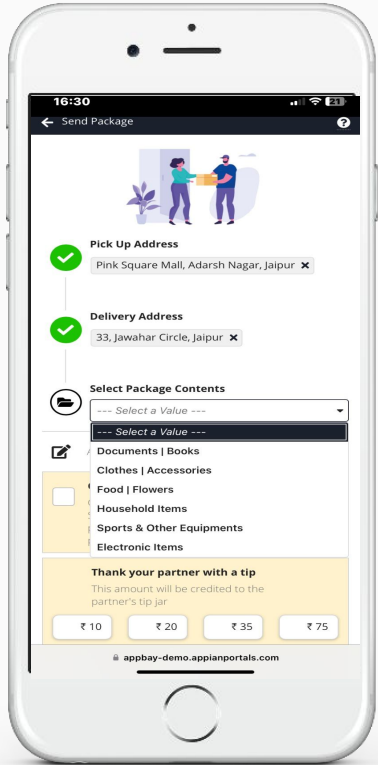

# Home Page

Quick icons helping user to choose among different categories.

User can choose from any category to get anything delivered from Point A to B Or Can curate a list of what he wants to move from Point A to B. One such example will be shown in upcoming Slide

GPS Facilitated

Configurable as per demand

Multifacet App

Low-code power

The app can be downloaded as .APK file and further the same file can be easily converted to .ipa file for IOS users.

# Pick Up & Drop Feature

Major features that allows smooth delivery of a package.

User can easily fill Pickup and drop location and select out of many package category. Further The Price is determined by business logics that take into account multiple factors such as Distance, Package size, No. of Items in package etc.