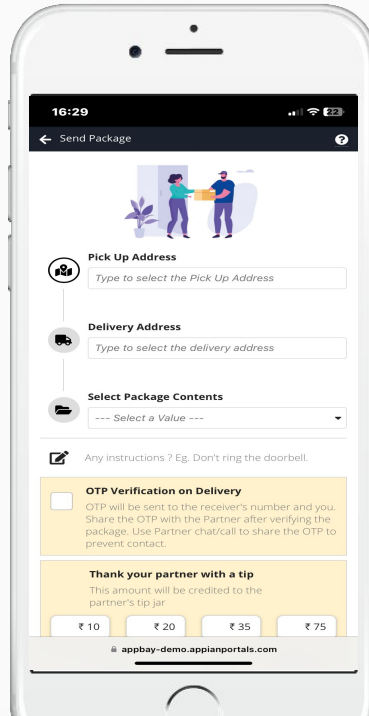

# Appbay - Delivery Management

End to end delivery management using power of Appian portals

# Home Page

Quick icons helping user to choose among different categories.

User can choose from any category to get anything delivered from Point A to B Or Can curate a list of what he wants to move from Point A to B. One such example will be shown in upcoming Slide

# Pick Up & Drop Feature

Major features that allows smooth delivery of a package.

User can easily fill Pickup and drop location and select out of many package category. Further The Price is determined by business logics that take into account multiple factors such as Distance, Package size, No. of Items in package etc.