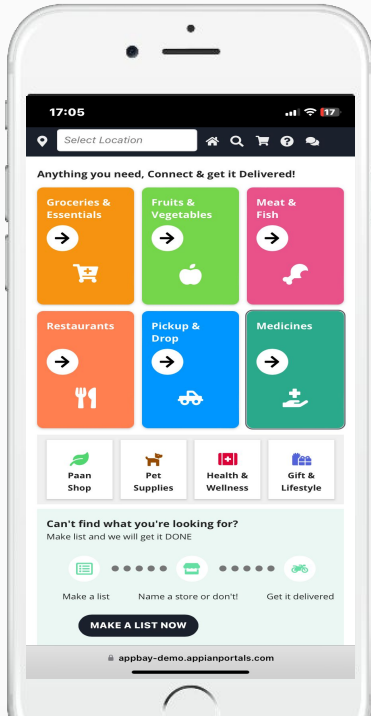

# Appbay - Delivery Management

End to end delivery management using power of Appian portals

# Home Page

Quick icons helping user to choose among different categories.

User can choose from any category to get anything delivered from Point A to B Or Can curate a list of what he wants to move from Point A to B. One such example will be shown in upcoming Slide

GPS Facilitated

Configurable as per demand

Multifacet App

Low-code power

The app can be downloaded as .APK file and further the same file can be easily converted to .ipa file for IOS users.

# Pick Up & Drop Feature

Major features that allows smooth delivery of a package.

User can easily fill Pickup and drop location and select out of many package category. Further The Price is determined by business logics that take into account multiple factors such as Distance, Package size, No. of Items in package etc.