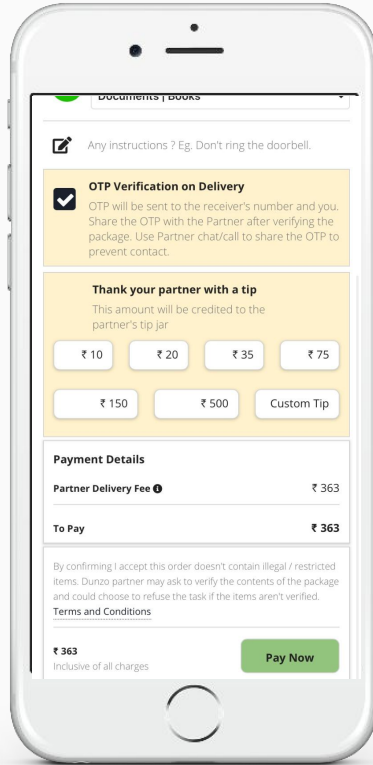

# Home Page

Quick icons helping user to choose among different categories.

User can choose from any category to get anything delivered from Point A to B Or Can curate a list of what he wants to move from Point A to B. One such example will be shown in upcoming Slide

GPS Facilitated

Configurable as per demand

Multifacet App

Low-code power

The app can be downloaded as .APK file and further the same file can be easily converted to .ipa file for IOS users.

# Pick Up & Drop Feature

Major features that allows smooth delivery of a package.

User can easily fill Pickup and drop location and select out of many package category. Further The Price is determined by business logics that take into account multiple factors such as Distance, Package size, No. of Items in package etc.