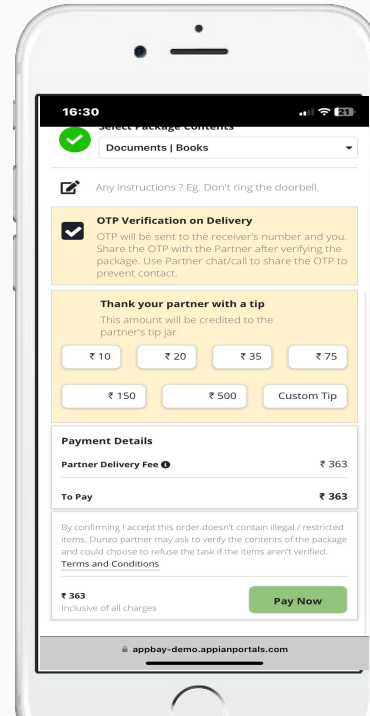

# Appbay - Delivery Management

End to end delivery management using power of Appian portals

# Home Page

Quick icons helping user to choose among different categories.

User can choose from any category to get anything delivered from Point A to B Or Can curate a list of what he wants to move from Point A to B. One such example will be shown in upcoming Slide

# Pick Up & Drop Feature

Major features that allows smooth delivery of a package.

User can easily fill Pickup and drop location and select out of many package category. Further The Price is determined by business logics that take into account multiple factors such as Distance, Package size, No. of Items in package etc.